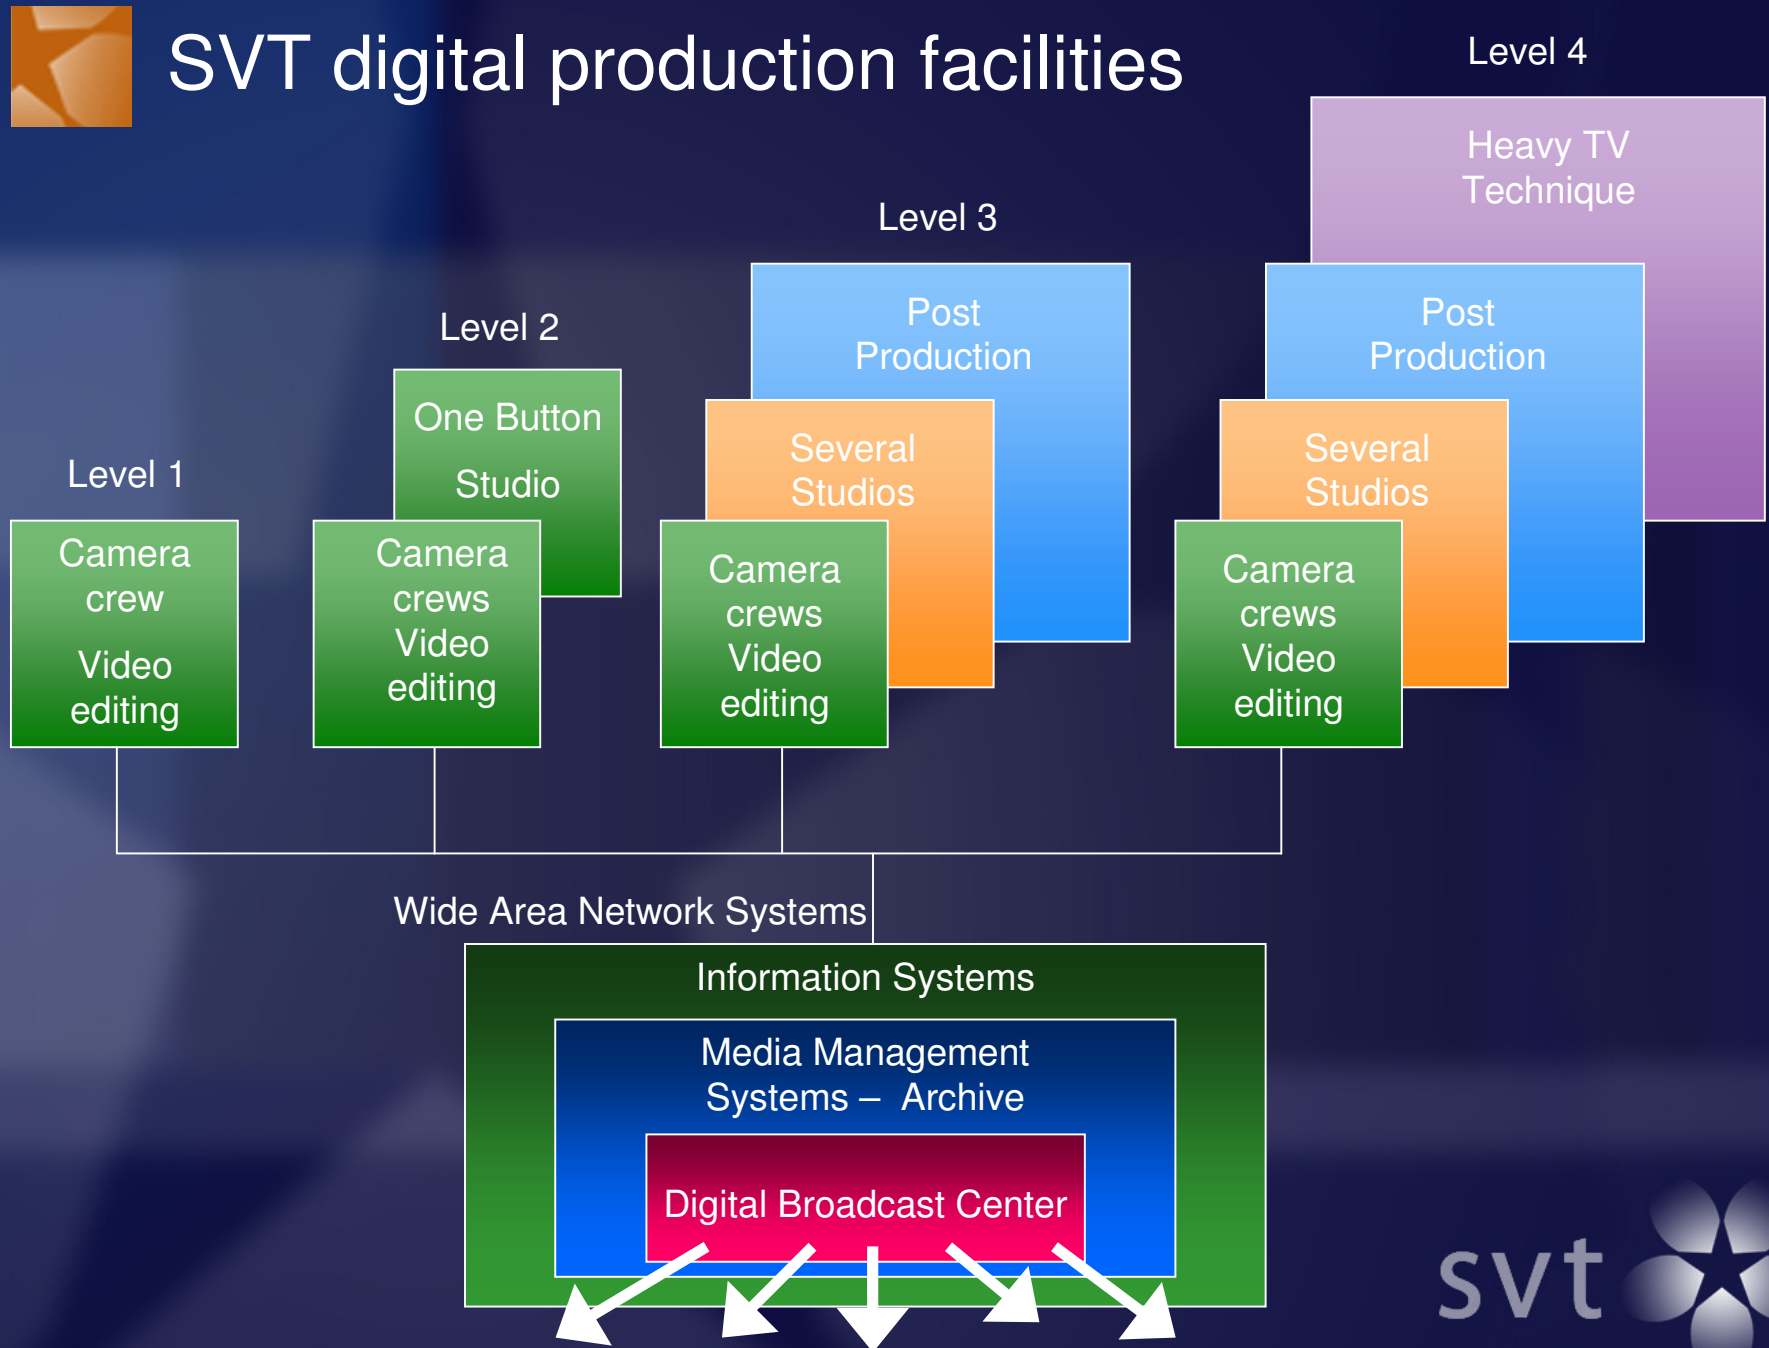

Sveriges Television - Malmö

Lars-Gunnar Bengtsson
Newsroom Coordinator

"One-button" TV-transmission

"One-button" TV-transmission

TV-production in a totally digital environment

The Good old Days

...then came the Internet Revolution

...then came the Internet Revolution

...then came the Internet Revolution

DIGITAL

SVT digital production facilities

SVT Wide Area Network

SVT Wide Area Network

The Local production system

Desktop tools on every PC

EasyCut

File Edit View Tools Window Help

Source

Composer

TCR. 00:08:47:11*

TCR. 00:05:36:08*

00:08:47:11 00:01:11:17 00:00:03:10

Clip	Imp...	Outpoint
Oscar	00:...	00:06:26:04
Oscar	00:...	00:08:47:11

Titel	Videofil	N	T	Bild	DKS	Tid	+-
VINJETT o 3 LÖP	M-2005-0927-LOP19	*			●●	0:28	+0:26
VINJETT o 3 LÖP	VJ-2004-0126-SYDNYTTVINJETT	*			●●	0:28	-0:02
NAMNSKYLTT		*					
RASISTPOLIS	M-2005-0927-RASISTPOLIS	N			●●	1:49	+0:00
AVA rasistpolis		*					
TGM båträdning		*					
VÅRDSKANDAL	M-2005-0927-VARDSKANDAL	N			●●	1:03	+0:01
TGM pedofildom		*					
BREDBAND	M-2005-0927-BREDBAND	N			●●	1:30	+0:02
						2:42	+0:05
						2:30	
						2:28	+0:03
						2:29	+0:00
						0:13	
						0:25	+0:05
XXXXXXXXXXXXXXXXXXXXXXXXXXXX	U-2002-0222-TILLFALLIGT-AVBROT I	*			●●	0:01	