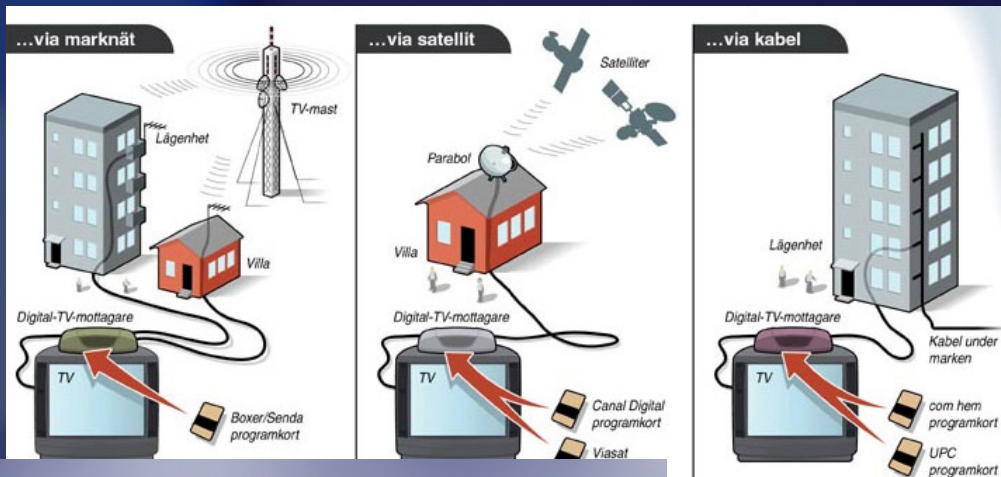

One button Control Rooms

svt

One button Control Rooms

Digital broadcasting in Sweden:

Sweden is closing down the analogue Broadcasting network in 2005-2008

Publishing on Internet, Wap, 3G

The way to success: